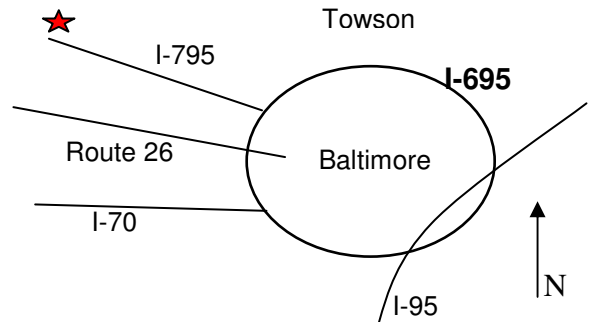

DIRECTIONS TO SACRED HEART SCHOOL
63 Sacred Heart Lane
Glyndon, Maryland 21071
410-833-0857

- From I-695 (which is the Baltimore Beltway):
- Take Exit 19 “I-795 Northwest Expressway, Reisterstown, Owings Mills”
- Stay on I-795 until it ends at the fork for Exit 9A and Exit 9B
- At these exits – take the left fork which is Exit 9A “Hanover”

- At the first light – proceed straight through it.
- At the second light – proceed straight through it. You are now on Butler Road (which is Route 128, East).
- While on Butler Road, you’ll pass by the following streets (which are all on your right): 1st Avenue, 2nd Avenue, and Third Avenue.
- The next street (on your right) is Sacred Heart Lane – turn right onto Sacred Heart Lane.
- Just after Sacred Heart Catholic Church (which is on your left) – turn left onto Log House Road.