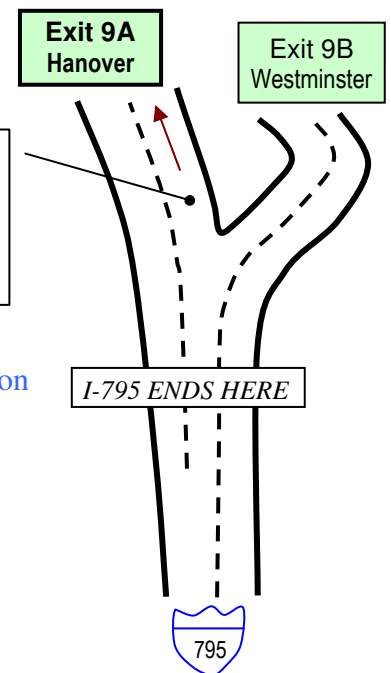

DIRECTIONS TO SACRED HEART SCHOOL
63 Sacred Heart Lane
Glyndon, Maryland 21071
410-833-0857

- From I-695 (which is the Baltimore Beltway):
- Take Exit 19 “I-795 Northwest Expressway, Reisterstown, Owings Mills”
- Stay on I-795 until it ends at the fork for Exit 9A and Exit 9B
- At these exits – take the left fork which is Exit 9A “Hanover”

- At the first light – proceed straight through it.
- At the second light – proceed straight through it. You are now on Butler Road (which is Route 128, East).
- While on Butler Road, you’ll pass by the following streets (which are all on your right): 1st Avenue, 2nd Avenue, and Third Avenue.
- The next street (on your right) is Sacred Heart Lane – turn right onto Sacred Heart Lane.
- Just after Sacred Heart Catholic Church (which is on your left) – turn left onto Log House Road.

Get in this lane and stay in it as you proceed straight through the traffic lights.

- There is a small driveway on the left – go past that.
- The next driveway on your left is the entrance to the school parking lot – Turn left into the parking lot. **(Please drive carefully since children may be on the parking lot.)**
- The school building is on your left. Drive past the first set of the school’s double doors until you come to the second set. Find a parking space.
- Please enter through the 2nd set of double doors and let the receptionist know you are here.